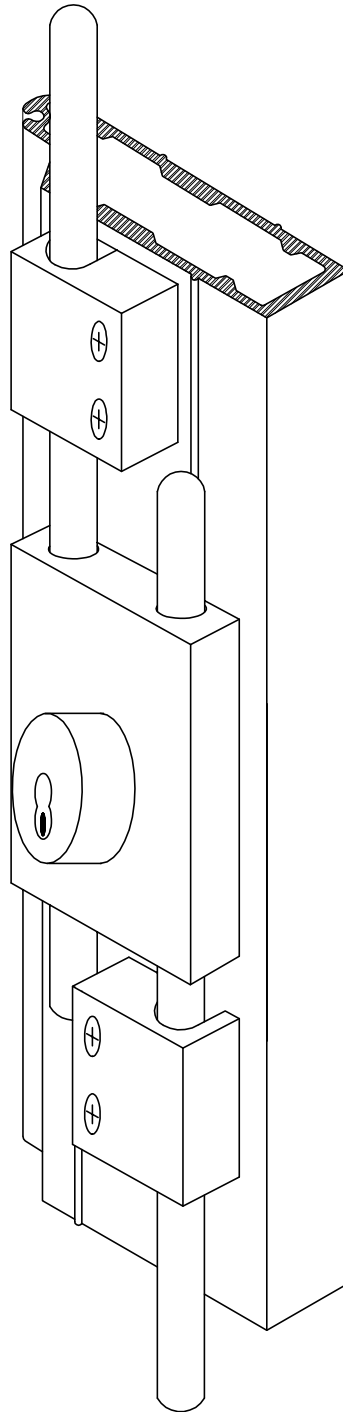

Double Cremone Bolt with Keylock

Mounted only on Lead Post
or Intermediate Rolling Post

CAD DCBK-240

DOUBLE CREMONE BOLT KEYLOCK – MODEL 240