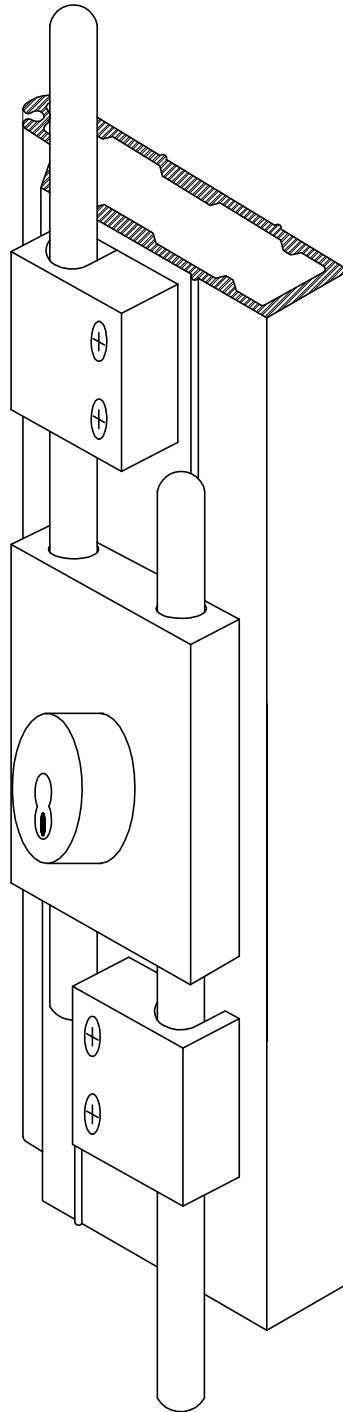

## Double Cremone Bolt with Keylock

Mounted only on Lead Post  
or Intermediate Rolling Post

CAD DCBK-740

DOUBLE CREMONE BOLT KEYLOCK — MODEL 740