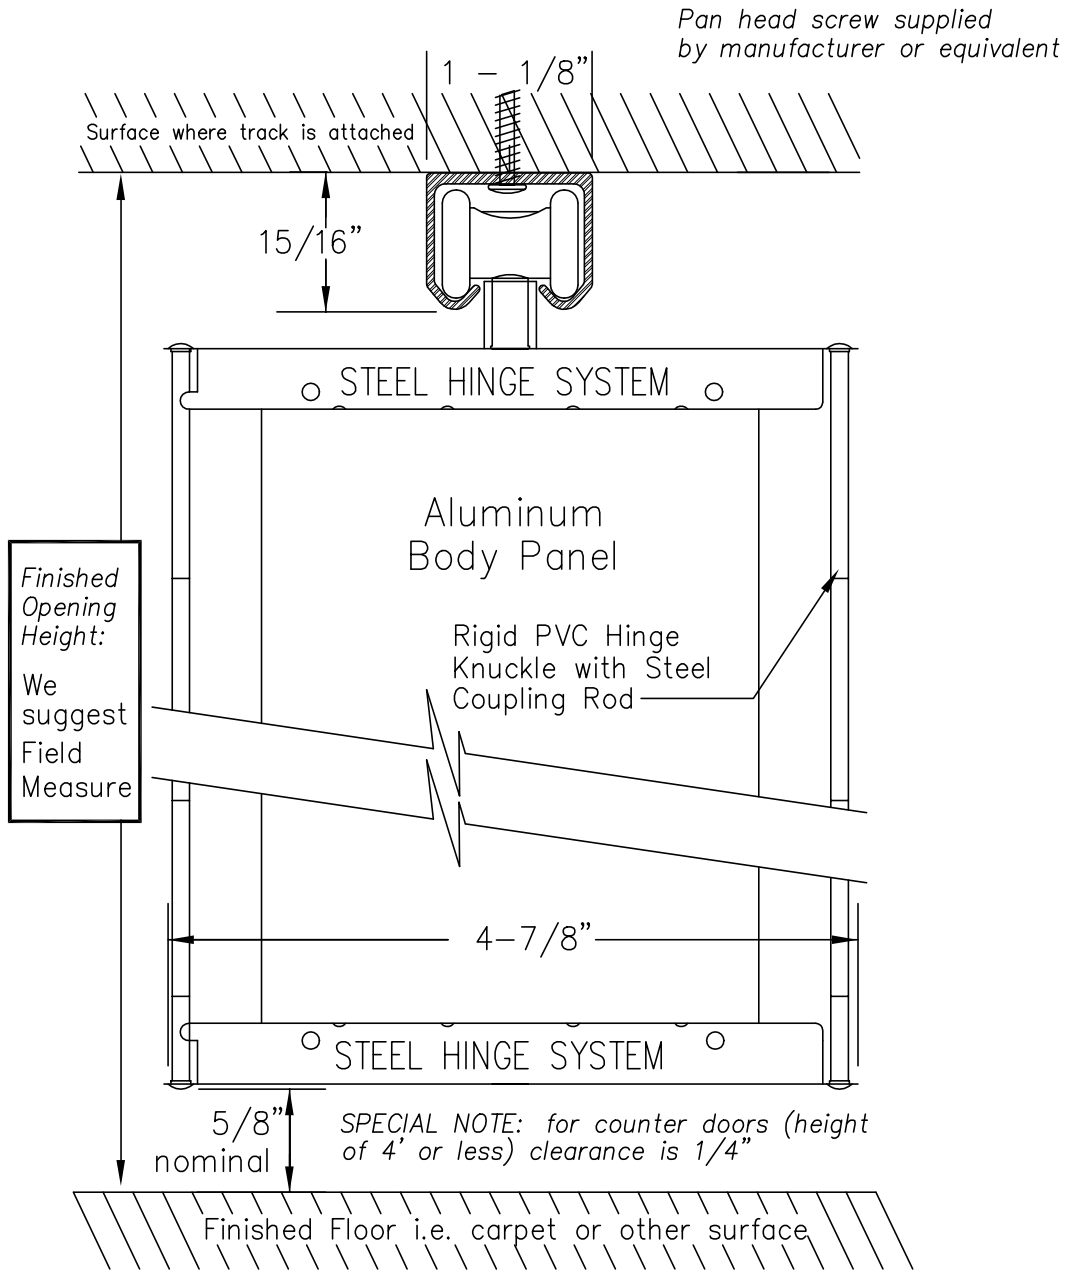

Surface Track

CAD SRTK-740

○ SURFACE TRACK — MODEL 740