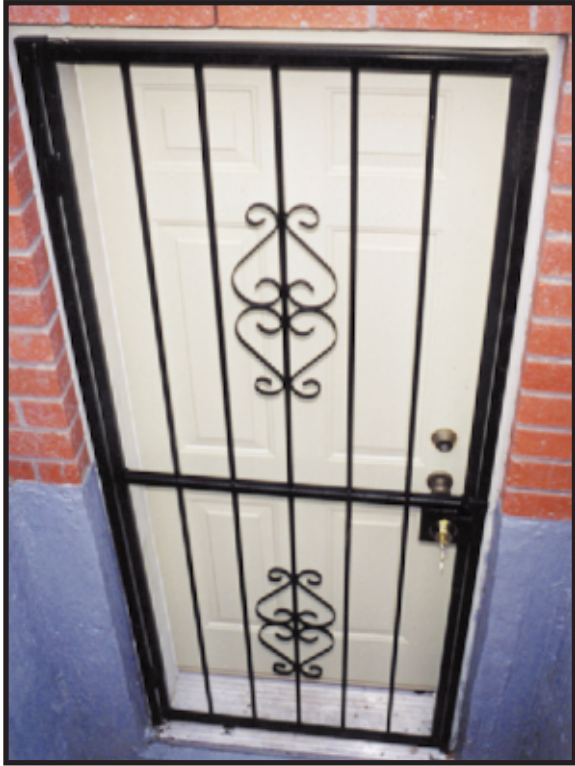

# SINGLE GATES

## FEATURES

- Carefree ventilation
- Dead bolt lock box 2-3/8" back set
- Maximum security
- Ideal for garage and warehouse doors

## OPTIONS

- S scroll add \$10.00 each
- Double cylinder dead bolt lock

STYLE	LIST PRICE
	Portland \$610.00
	Colonial \$550.00
	Jackson \$525.00
	Cochrane \$525.00
	Cosmopolitan \$490.00
	Expanded Metal \$465.00